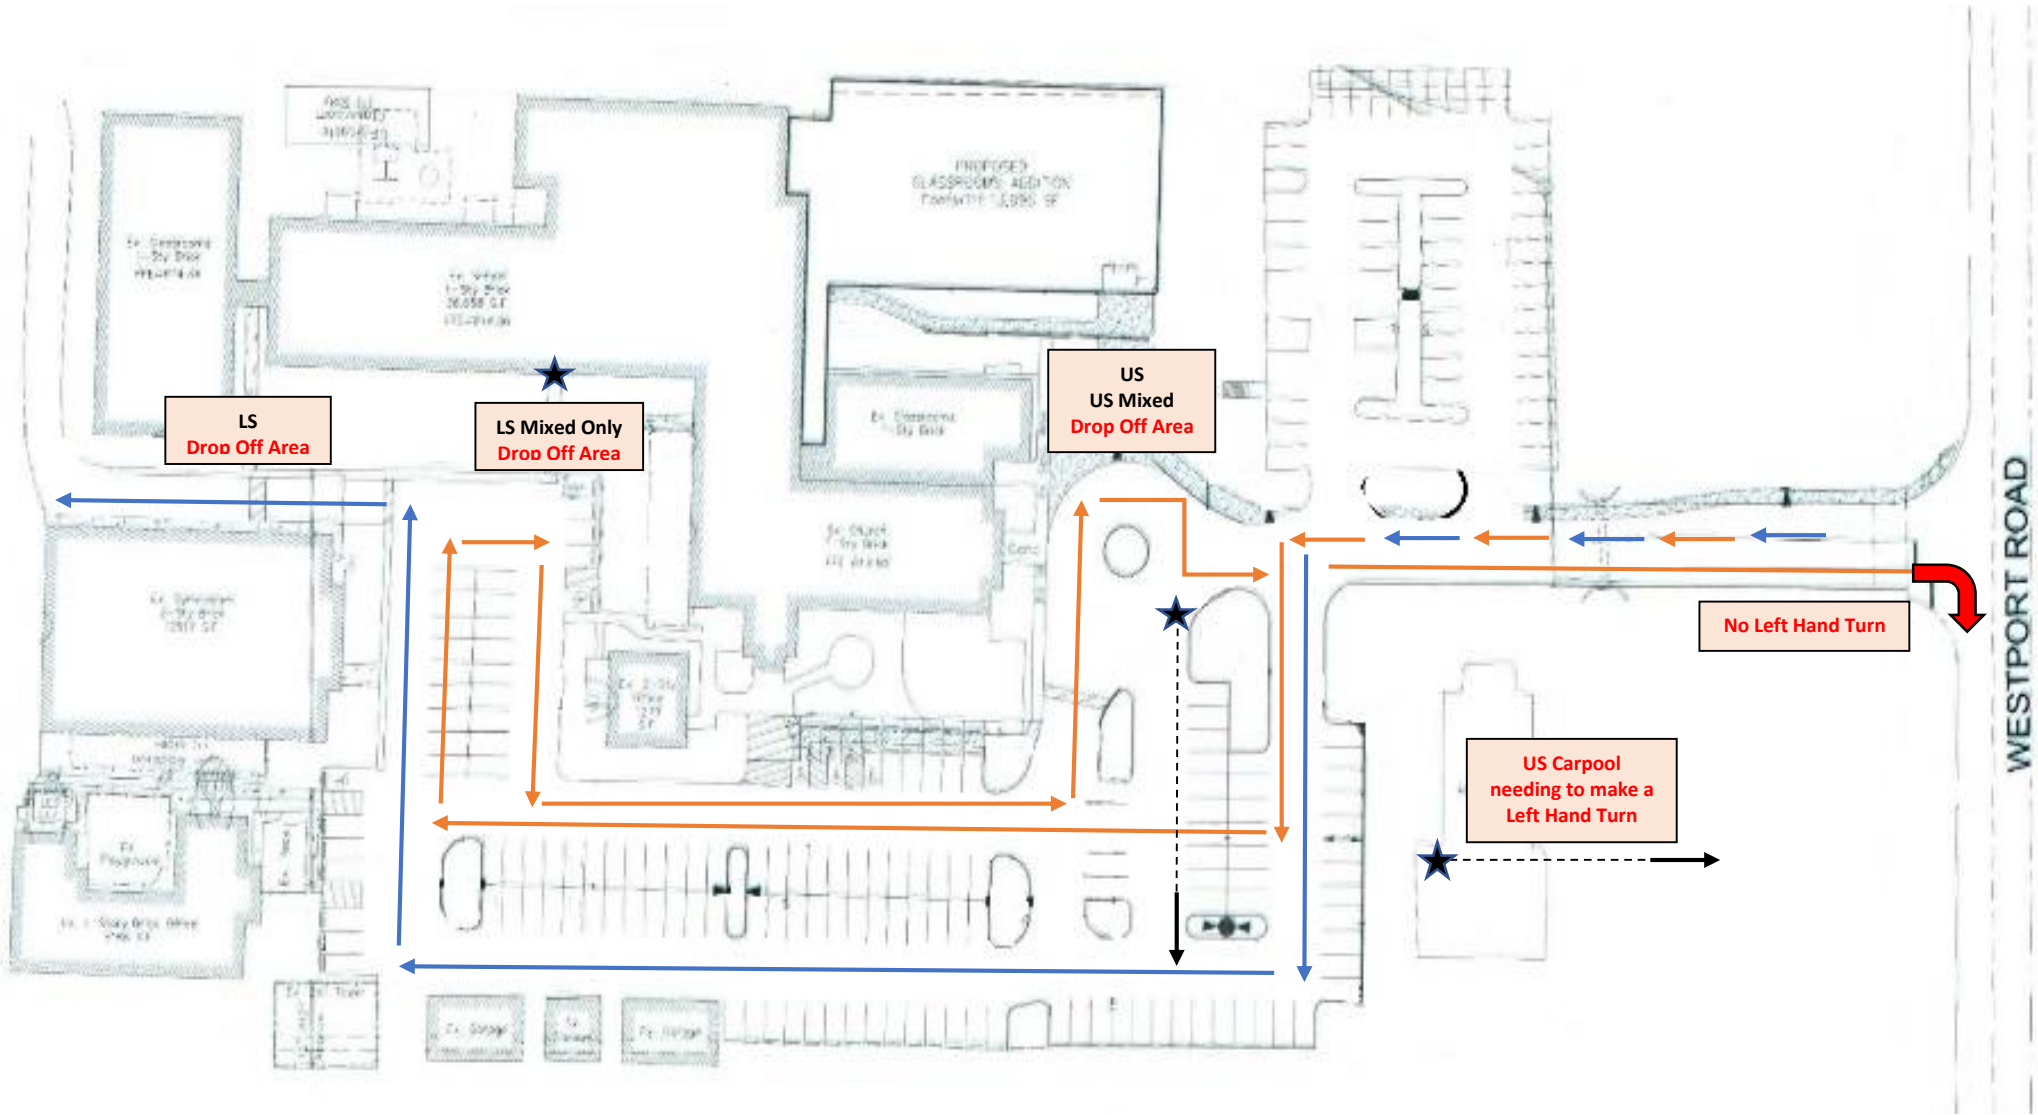

Westport Road 'AM' Carpool Map 2023 - 2024

Blue Arrows → follow the Lower School Carpool Lines

Orange Arrows → follow the Upper School AND Mixed Carpool Lines

Right Turn Only onto Westport Road limited to Carpool times only